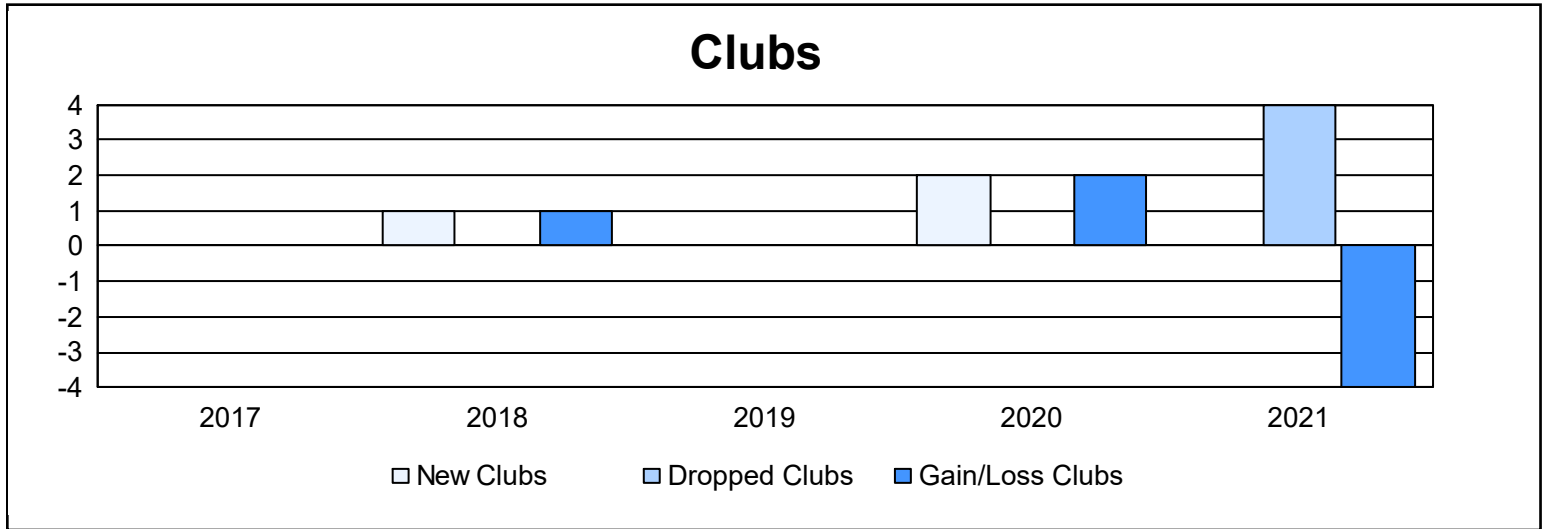

Year	New Clubs	Dropped Clubs	Gain/ Loss Clubs	New Members	Charter Members	Reinstate Members	Transfer Members	Total Member Added	Total Members Dropped	Gain/ Loss Members
2016-2017	0	0	0	208	0	6	0	214	187	27
2017-2018	1	0	1	149	25	9	7	190	266	-76
2018-2019	0	0	0	111	0	7	3	121	202	-81
2019-2020	2	0	2	61	44	6	18	129	180	-51
2020-2021	0	4	-4	94	0	3	3	100	191	-91
<b>Average</b>	<b>1</b>	<b>1</b>	<b>0</b>	<b>125</b>	<b>14</b>	<b>6</b>	<b>6</b>	<b>151</b>	<b>205</b>	<b>-54</b>

### Membership Composition June 2021 Cumulative