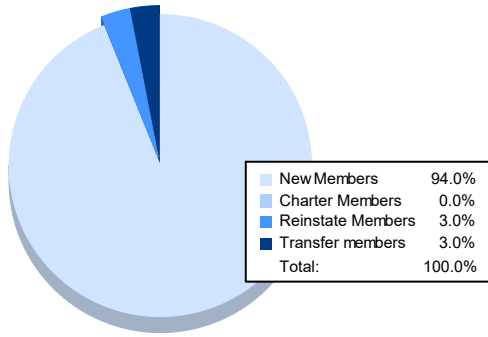

Year	New Clubs	Dropped Clubs	Gain/ Loss Clubs	New Members	Charter Members	Reinstate Members	Transfer Members	Total Member Added	Total Members Dropped	Gain/ Loss Members
2016-2017	0	0	0	208	0	6	0	214	187	27
2017-2018	1	0	1	149	25	9	7	190	266	-76
2018-2019	0	0	0	111	0	7	3	121	202	-81
2019-2020	2	0	2	61	44	6	18	129	180	-51
2020-2021	0	4	-4	94	0	3	3	100	191	-91
<b>Average</b>	<b>1</b>	<b>1</b>	<b>0</b>	<b>125</b>	<b>14</b>	<b>6</b>	<b>6</b>	<b>151</b>	<b>205</b>	<b>-54</b>

### Membership Composition June 2021 Cumulative