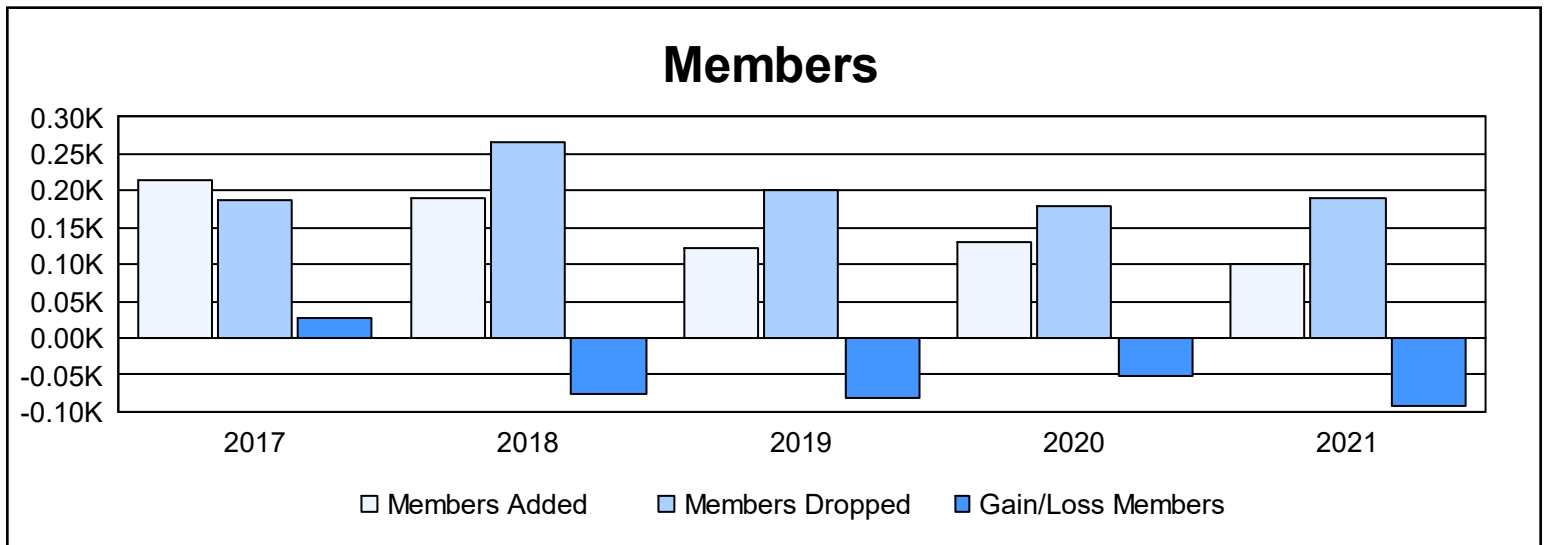

Year	New Clubs	Dropped Clubs	Gain/ Loss Clubs	New Members	Charter Members	Reinstate Members	Transfer Members	Total Member Added	Total Members Dropped	Gain/ Loss Members
2016-2017	0	0	0	208	0	6	0	214	187	27
2017-2018	1	0	1	149	25	9	7	190	266	-76
2018-2019	0	0	0	111	0	7	3	121	202	-81
2019-2020	2	0	2	61	44	6	18	129	180	-51
2020-2021	0	4	-4	94	0	3	3	100	191	-91
<b>Average</b>	<b>1</b>	<b>1</b>	<b>0</b>	<b>125</b>	<b>14</b>	<b>6</b>	<b>6</b>	<b>151</b>	<b>205</b>	<b>-54</b>

### Membership Composition June 2021 Cumulative